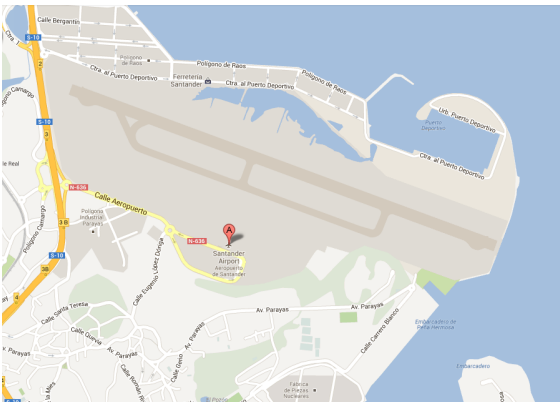

Airport Information

LEXJ | SDR
SANTANDER
Santander, Spain

Company:
Aircraft Type:
Registry:

COUNTRY THREAT LEVEL & SECURITY INFORMATION

POWERED BY

Terrorist activity perpetrated by Islamist extremists and other radical elements remains a security concern in Spain, particularly in larger cities. The Spanish government currently maintains the terror alert level at a four (high).

RUNWAY

ELEVATION	16
RUNWAY	7612 x 148 ft
LIGHT INTENSITY	HIGH
APPROACHES	ILS/DME VOR

AIRPORT DETAILS

AIRPORT TYPE	Civil
LATITUDE	N432562
LONGITUDE	W0034920

AIRPORT PERMISSIONS

LANDING PERMIT	Yes
AIRPORT PPR	No
ARRIVAL SLOT	No
DEPARTURE SLOT	No
CUSTOMS	Yes
AIRPORT OF ENTRY	Yes
DESIGNATED AOE	No

GMT/DST CONVERSION

1 GMT Standard Time
2 GMT Daylight Savings

DAYLIGHT SAVINGS IN EFFECT
3/26/2023 - 10/29/2023

AIRPORT HOURS

Day	Local Time
Monday	06:30 - 20:30
Tuesday	06:30 - 20:30
Wednesday	06:30 - 20:30
Thursday	06:30 - 20:30
Friday	06:30 - 20:30
Saturday	06:30 - 20:30
Sunday	06:30 - 20:30

AIRPORT RESTRICTIONS

Day	Local Time
No Airport Restrictions	

CUSTOMS HOURS

Day	Local Time
Monday	07:30 - 20:45
Tuesday	07:30 - 20:45
Wednesday	07:30 - 20:45
Thursday	07:30 - 20:45
Friday	07:30 - 20:45
Saturday	07:30 - 20:45
Sunday	07:30 - 20:45

CIQ RESTRICTIONS

Day	Local Time
No Customs Restrictions	

SLOTS / PPRs / PERMITS

Category	Yes	24 hours?	No	Validity	Other
SLOTS ARR	No	24 hours?	No	Validity	
SLOTS DEP	No	24 hours?	No	Validity	
PPR	No	24 hours?	No	Validity	
LANDING PERMIT	No	24 hours?	No	Validity	Private
LANDING PERMIT	Yes	24 hours?	No	Validity	24 hrs Charter
LANDING PERMIT	Yes	24 hours?	No	Validity	24 hrs Commercial
LANDING PERMIT	Yes	24 hours?	No	Validity	24 hrs Special Operation

AIRPORT CONTACT INFO

TOWER	Unicom: 118.1	Unicom: 257.8
SLOTS	Not Applicable	Not Applicable
PPR	Not Applicable	Not Applicable
CUSTOMS	Phone: +34 942 20 21 41	Fax: +34 942 25 19 12

AIRPORT ALTERNATES